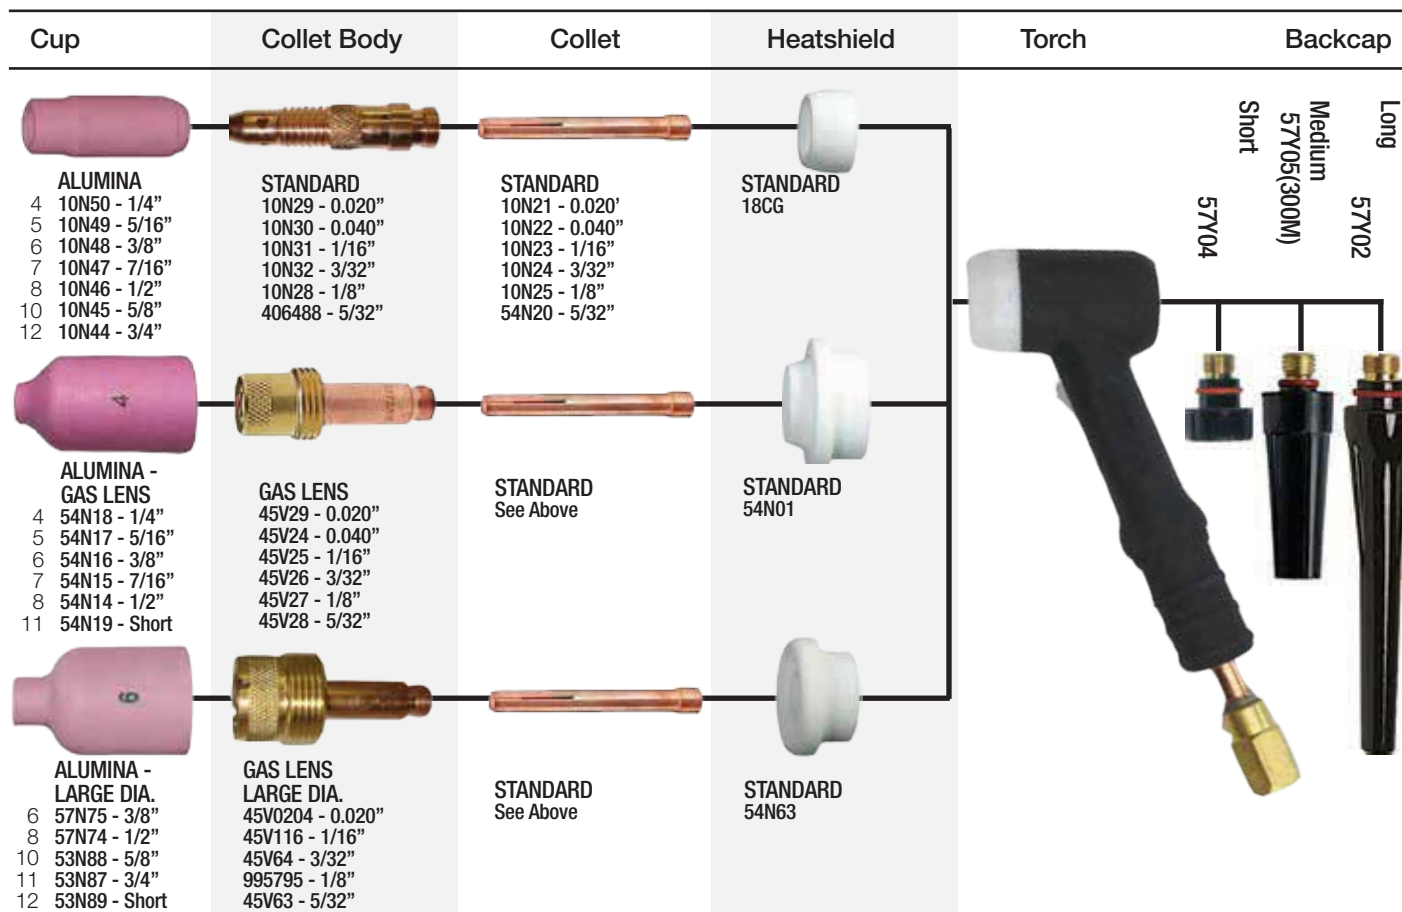

Masterweld 17 SERIES 150 AMP AIR COOLED TIG TORCH

ADDITIONAL NOZZLES, CUPS AND LENSES

LAVA NOZZLE	LONG ALUMINA	LONG OR XL GAS LENS	LONG LAVA NOZZLE	STUBBY ALUMINA	STUBBY COLLET
105Z42 - 5/16"	10N50L - 1/4"	54N17L - 5/16"	12N03 - 1/4"	13N08 - 1/4"	10N22S - 0.040"
105Z43 - 1/4"	10N49L - 5/16"	54N16L - 3/8"	105Z60 - 5/16"	13N09 - 5/16"	10N23S - 1/16"
105Z44 - 3/8"	10N48L - 3/8"	54N15L - 7/16"	12N02 - 3/8"	13N10 - 3/8"	10N24S - 3/32"
105Z45 - 7/16"	10N47L - 7/16"	53N88XL - 5/8"	105Z61 - 7/16"	13N11 - 7/16"	10N25S - 1/8"
08N78 - 1/2"	10N46L - 1/2"	53N87XL - 3/4"		13N12 - 3/32"	
08N79 - 5/8"					STUBBY COL. BODY
08N80 - 3/4"					17CB20 - 0.040-1/8"

ADDITIONAL PARTS

Description	Part Number	Description	Part Number
O'Ring for Back Cap	TM 98W18	Back Cap Gasket	TM 18-7
Gas Valve	TM VS2	Gas Lens Insulator	TM 54N01
Gas Hose Nipple	TM N17-1	Large Diameter Gas Lens Insulator	TM 54N63
Argon Nipple	TM N17-2	Gasket for Stubby Collet Body	TM 18CG20
Power Cable Fitting	TM C17-1	Adaptor 3/8" UNF to 5/8" UNF for TEC25/50	TM PCA2-4
Lug	TM T-62	10-25mm Dinse Connector (1 Piece Cable)	TM TEC25
Argon Nut	TM 136Z08	35-50mm Dinse Connector (1 Piece Cable)	TM TEC50
12'/3.8m Gas Hose (Rubber Vinyl Polymer)	TM 45V09	Connector Dinse Male 10-25mm (2 Piece Cable)	TM CCD11
25'/7.6m Gas Hose (Rubber Vinyl Polymer)	TM 45V10	Connector Dinse Male 35-50mm (2 Piece Cable)	TM CCD21
12'/3.8m Two Piece Power Cable Assembly	TM 57Y01-2	Flow Thru Dinse 10-25mm	TM CCD1FT
25'/7.6m Two Piece Power Cable Assembly	TM 57Y03-2	Flow Thru Dinse 35-50mm	TM CCD2FT
Power Cable Adaptor (1 Piece Cable)	TM 105Z57	Rubber Boot for TEC Connector	TM TECBOOT
Power Cable Fitting (1 Piece Cable)	TM 57Y10	Accessory Kit	TM AK2
12'/3.8m Rubber Power Cable	TM 57Y01R	Wire Ties	TM 53N04
25'/7.6m Rubber Power Cable	TM 57Y03R	Bulk Gas Hose (100'/30.5m)	TM BRT1