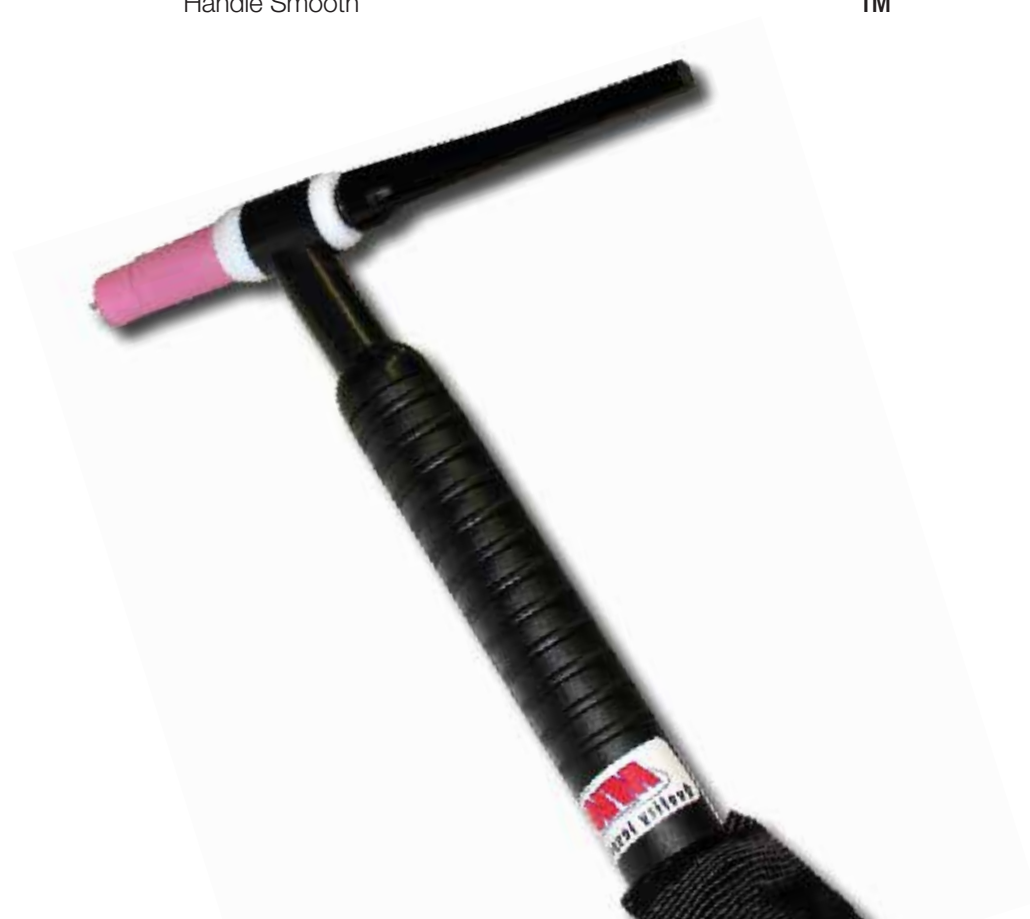

Masterweld 18 SERIES 350 AMP WATER COOLED TIG TORCH

| Series | Product Information & Specs | Part Number |
|--|--|--------------|
| TM 18 SERIES 350 AMP WATER COOLED | TIG Torch Pack TM18 350A 12' Water Cooled | MW 18-12 |
| | TIG Torch Pack TM18 12' Rubber Braided | MW 18-12RB |
| | TIG Torch Pack TM18 25' | MW 18-25 |
| | TIG Torch Pack TM18 25' 35-50 Dinse | MW 18-25Q |
| | TIG Torch Pack TM18 25' Rubber Braided | MW 18-25RB |
| | TIG Torch Pack TM18 25' Saver | MW 18-25-S |
| | TIG Torch Pack TM18 50' | MW 18-50 |
| | TIG Torch Pack TM18V 12' | MW 18V-12 |
| | TIG Torch Pack TM18V 25' | MW 18V-25 |
| | TIG Torch Pack TM18V 25' Rubber Braided | MW 18V-25RB |
| | TIG Torch Pack TM18F 12' | MW 18F-12 |
| | TIG Torch Pack TM18F 25' | MW 18F-25 |
| | TIG Torch Pack TM18F 25' Rubber Braided | MW 18F-25RB |
| | TIG Torch Pack TM18FV 12' | MW 18FV-12 |
| | TIG Torch Pack TM18FV 12' Rubber Braided | MW 18FV-12RB |
| | TIG Torch Pack TM18FV 25' | MW 18FV-25 |
| | TIG Torch Pack TM18 Straight Torch 12' Rubber Braided | MW 18S-12RB |
| | TIG Torch Pack TM 18 Straight Torch 25' | MW 18S-25 |
| | TIG Torch Pack TM 18 Straight Torch 25' Rubber Braided | MW 18S-25RB |
| | Torch Body Solid | TM 18 |
| Torch Body w/ Gas Valve | TM 18V | |
| Torch Body Flexible | TM 18F | |
| Torch Body Flexible w/ Gas Valve | TM 18FV | |
| Handle Ribbed | TM 10N15R | |
| Handle Smooth | TM 10N15 | |