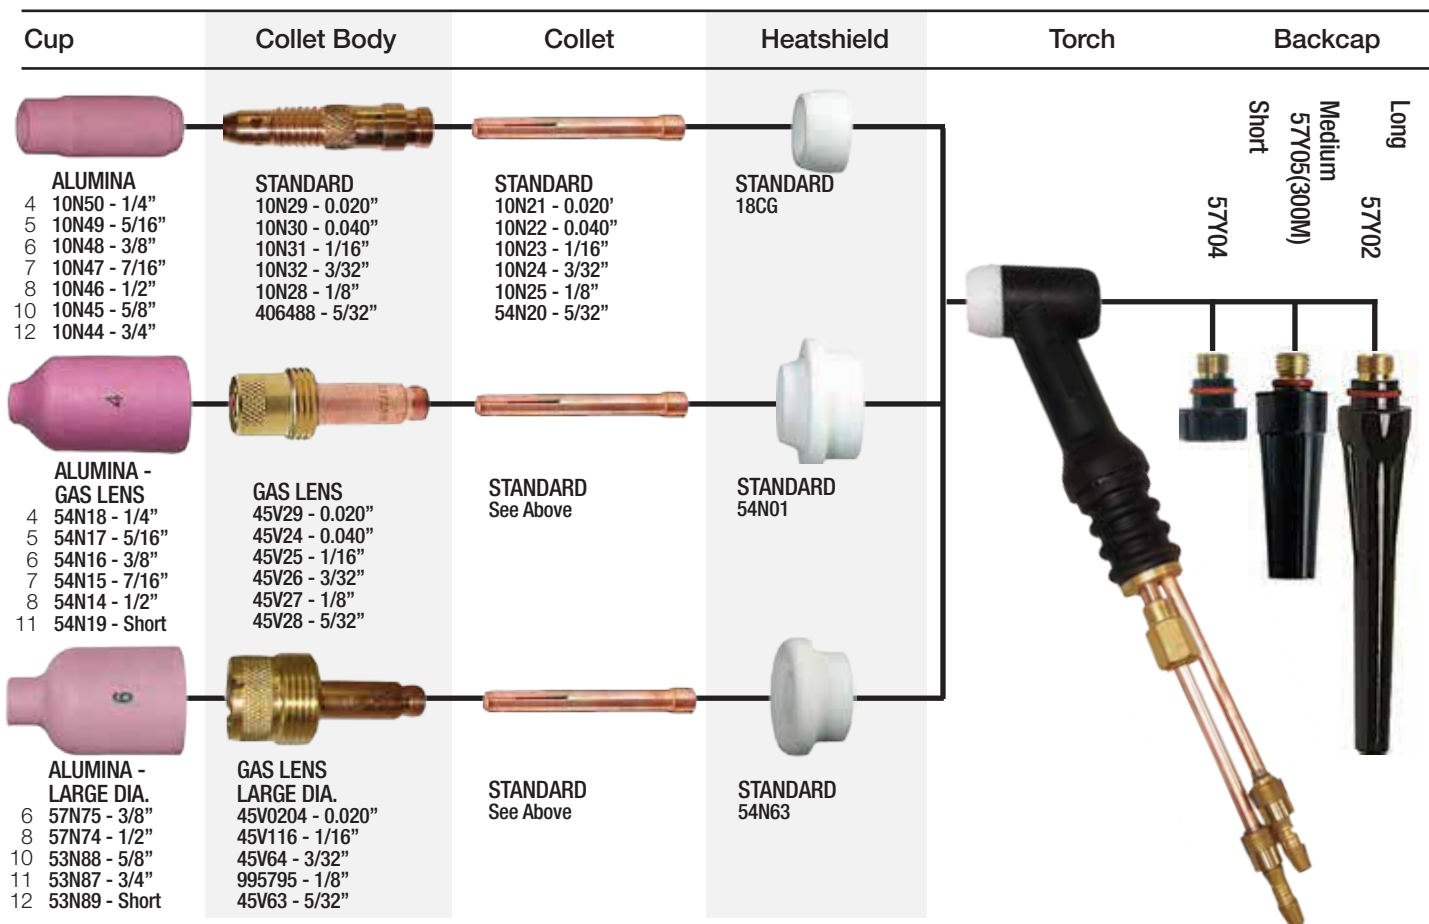

Masterweld 18 SERIES 350 AMP WATER COOLED TIG TORCH

ADDITIONAL NOZZLES, CUPS AND LENSES

LAVA NOZZLE	LONG ALUMINA	LONG OR XL GAS LENS	LONG LAVA NOZZLE	STUBBY ALUMINA	STUBBY COLLET
105Z42 - 5/16"	10N50L - 1/4"	54N17L - 5/16"	12N03 - 1/4"	13N08 - 1/4"	10N22S - 0.040"
105Z43 - 1/4"	10N49L - 5/16"	54N16L - 3/8"	105Z60 - 5/16"	13N09 - 5/16"	10N23S - 1/16"
105Z44 - 3/8"	10N48L - 3/8"	54N15L - 7/16"	12N02 - 3/8"	13N10 - 3/8"	10N24S - 3/32"
105Z45 - 7/16"	10N47L - 7/16"	53N88XL - 5/8"	105Z61 - 7/16"	13N11 - 7/16"	10N25S - 1/8"
08N78 - 1/2"	10N46L - 1/2"	53N87XL - 3/4"		13N12 - 3/32"	
08N79 - 5/8"					STUBBY COL. BODY
08N80 - 3/4"					17CB20 - 0.040-1/8"

ADDITIONAL PARTS

Description	Part Number	Description	Part Number
Power Cable 12'	TM 40V64R	Wire Ties	TM 53N04
Power Cable 25'	TM 41V29R	Hose 3/16" Gas/Water	TM BVT3
Hose Assy Gas 12'	TM 40V75	Hose Rubber Braided	TM BRT2
Hose Assy Gas 12' Rubber Braided	TM 40V75R	Cable Cover 10'	TM CC310
Hose Assy Gas 25'	TM 41V30	Cable Cover 23'	TM CC323
Hose Assy Gas 25' Rubber Braided	TM 41V30R	O'Ring for Back Cap	TM 98W18
Hose Assy Water 12'	TM 40V74	Gas Valve	TM VS2
Hose Assy Water 12' Rubber Braided	TM 40V74R	Insulator	TM 54N01
Hose Assy Water 25'	TM 41V32	Insulator - Large	TM 54N63
Hose Assy Water 25' Rubber Braided	TM 41V32R	10-25mm Dinse Connector	TM TEC25W
Gas Nut	TM 136Z08	35-50mm Dinse	TM TEC50W
Water Nut	TM 11N83	Accessory Kit	TM AK3
Compression Nipple	TM 53N10	Power Adaptor	TM 45V11