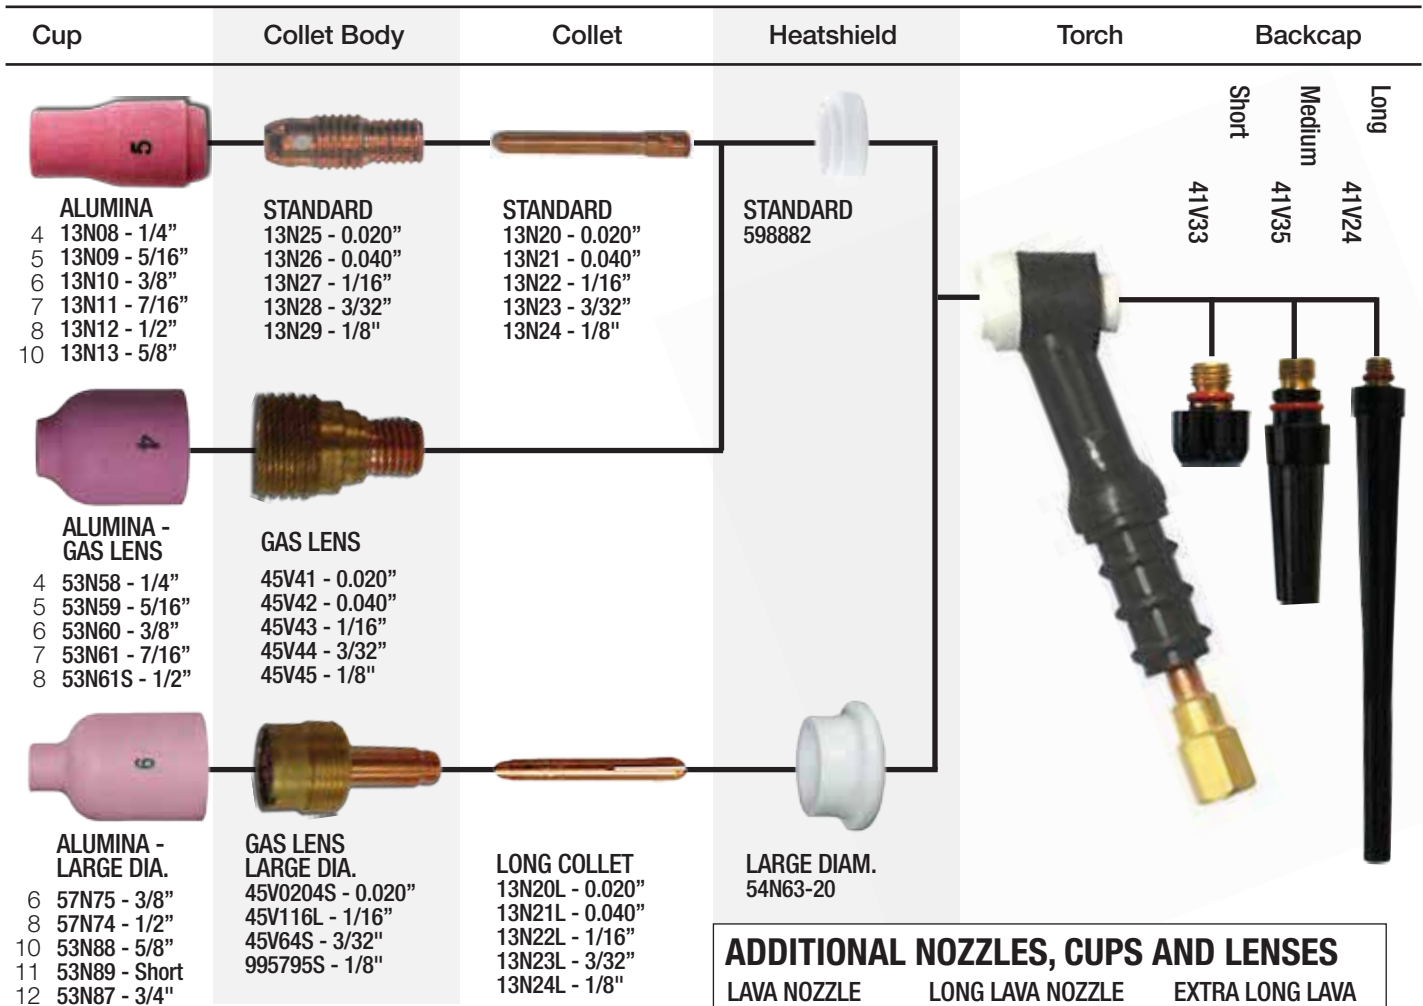

Masterweld 9 SERIES 130 AMP AIR COOLED TIG TORCH

ADDITIONAL NOZZLES, CUPS AND LENSES

LAVA NOZZLE	LONG LAVA NOZZLE	EXTRA LONG LAVA
13N14 - 1/4"	796F70 - 3/16"	796F64 - 3/16"
13N15 - 5/16"	796F71 - 1/4"	796F75 - 1/4"
13N16 - 3/8"	796F72 - 5/16"	796F76 - 5/16"
13N17 - 7/16"	796F73 - 5/8"	796F77 - 3/8"
13N18 - 1/2"		
13N19 - 5/8"		

ADDITIONAL PARTS

Description	Part Number	Description	Part Number
O-Ring for Back Cap	TM 98W77	Back Cap Insulator	TM 9-4
Gas Valve	TM VS2	Adaptor 3/8" UNF to 5/8" UNF for TEC25/50	TM PCA2-4
Gas Hose Nipple	TM N17-1	10-25mm Dinse Connector (1 pc. Cable)	TM TEC25
Power Cable Fitting	TM C17-1	35-50mm Dinse Connector (1 pc. Cable)	TM TEC50
Argon Nut	TM 136Z08	10-25mm Dinse Connector Male	TM CCD11
Power Cable Lug - 2 Piece	TM T62	35-50mm Dinse Connector Male	TM CCD21
Power Cable Adapter (1 pc. Cable Only)	TM 105Z57	10-25mm Flow Thru Dinse Set	TM CCD1FT
12' 2 Piece Power Cable Assembly	TM 57Y01-2	35-50mm Flow Thru Dinse Set	TM CCD2FT
25' 2 Piece Power Cable Assembly	TM 57Y03-2	Rubber Boot for TEC Connector	TM TECBOOT
Power Cable Fitting (1 pc. Cable Only)	TM 57Y10	Accessory Kit	TM AK1
12' Power Cable	TM 57Y01R	Wire Ties	TM 53N04
25' Power Cable	TM 57Y03R	Bulk Gas Hose (100'/30.5m Lengths)	TM BRT1
Argon Nipple	TM 53N10-3MM		
12' Gas Hose (Rubber-Vinyl Polymer)	TM 45V09		
25' Gas Hose (Rubber-Vinyl Polymer)	TM 45V10